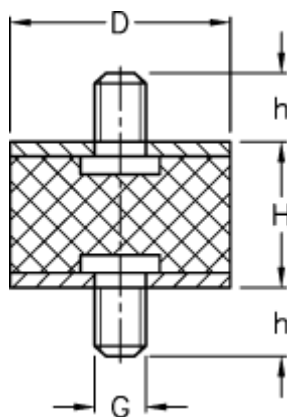

Article number: 51101041000910

Description: KLEE Vibration damper type 1  
15-15-1, M4x10/M4x10, NR - 57 shore

## Measures

---

D = 15  
G = M4  
h = 10  
H = 15